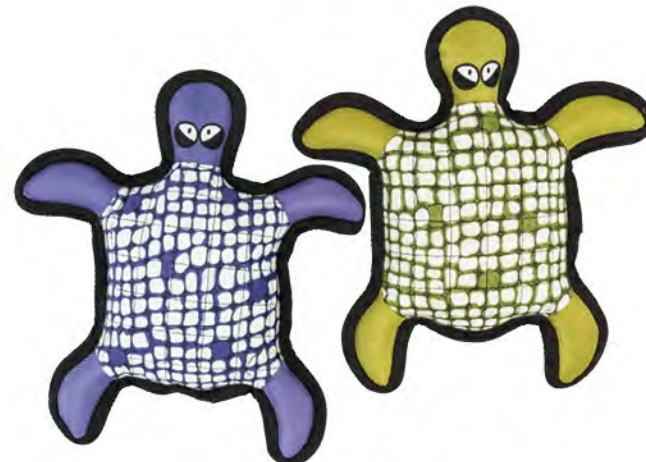

Beyond Tough™ Turtle
#54034 - 11.5" Assorted

Beyond Tough™ Quilted Felt & Nylon

- Multiple layers of fabric and overstuffed for strength
- Built to last with bigger dogs and aggressive chewers

BEYOND TOUGH™