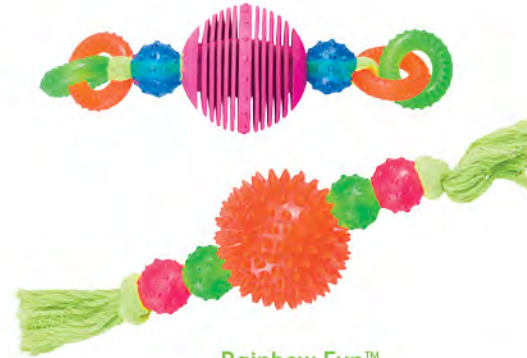

## Lil' Spots™

A new Lil' Spots line extension of puppy and small dog toys with soft rubber and rope. Flexible and fun for teething and tug of war.

Lil' Spots™ Football  
#54022 - 7" Assorted

Lil' Spots™ Ring  
#54020 - 5.75" Assorted

Lil' Spots™ Heart  
#54019 - 5.75" Assorted

Lil' Spots™ Bone  
#54021 - 7" Assorted